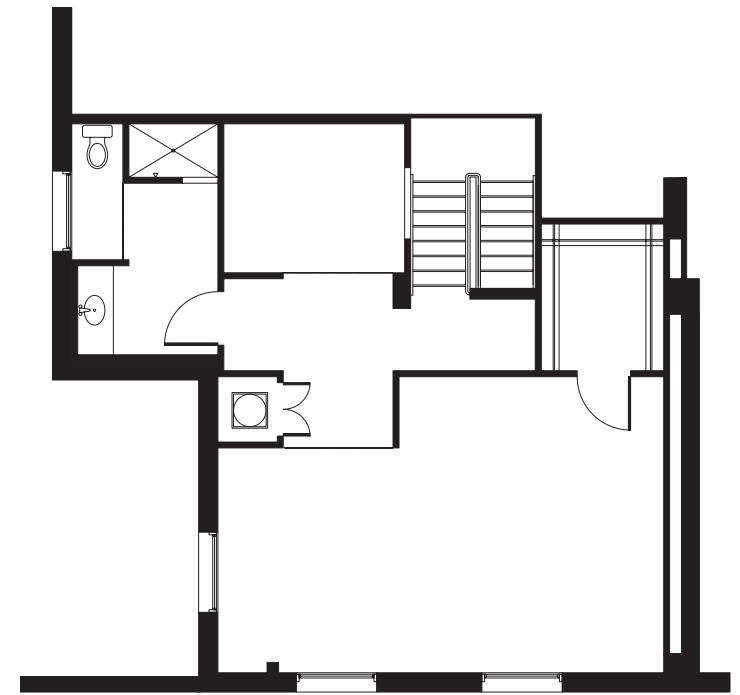

LUXURY RESIDENCES

BALCONY
UNIT N

1 BEDROOM
1.5 BATH
1,345 SQ. FT.

FIRST FLOOR

SECOND FLOOR