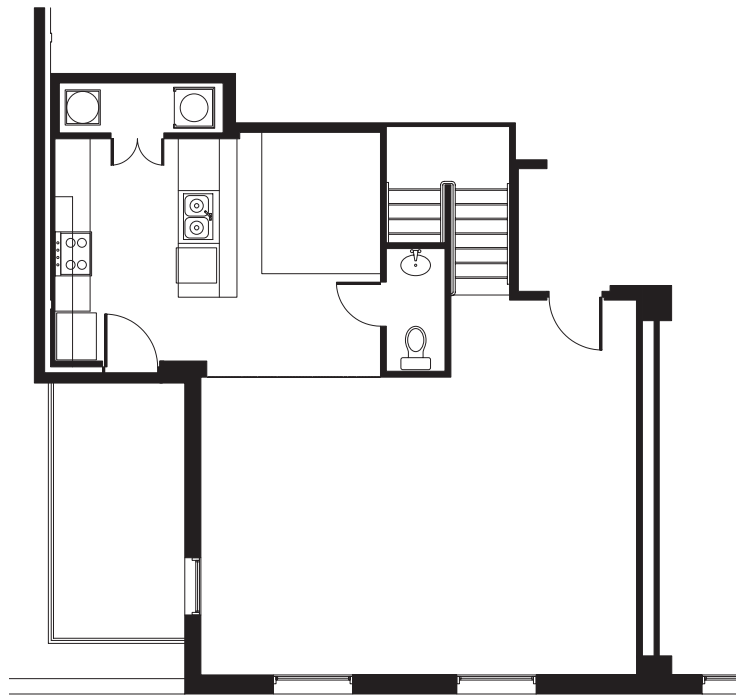

LUXURY RESIDENCES

BALCONY
UNIT N

1 BEDROOM
1.5 BATH
1,345 SQ. FT.

FIRST FLOOR

SECOND FLOOR