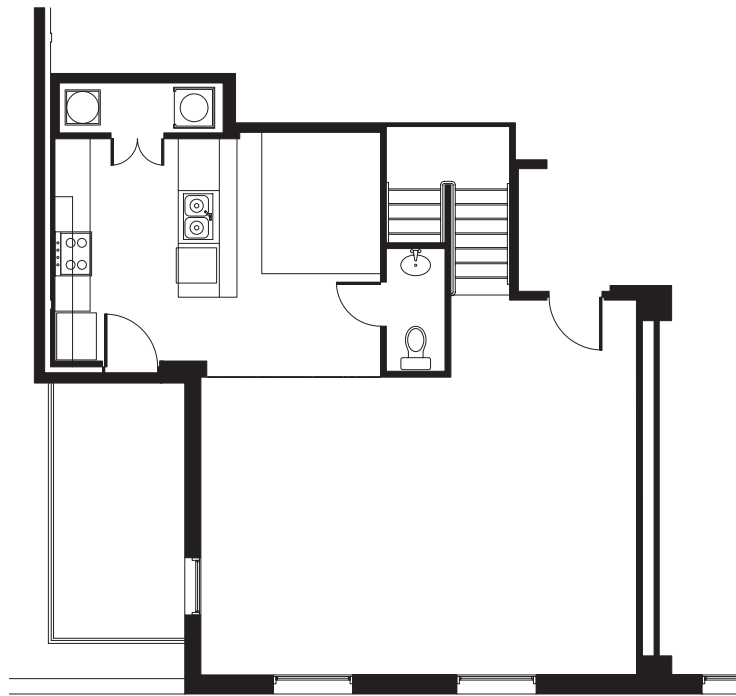

LUXURY RESIDENCES

BALCONY  
UNIT N

1 BEDROOM  
1.5 BATH  
1,345 SQ. FT.

FIRST FLOOR

SECOND FLOOR