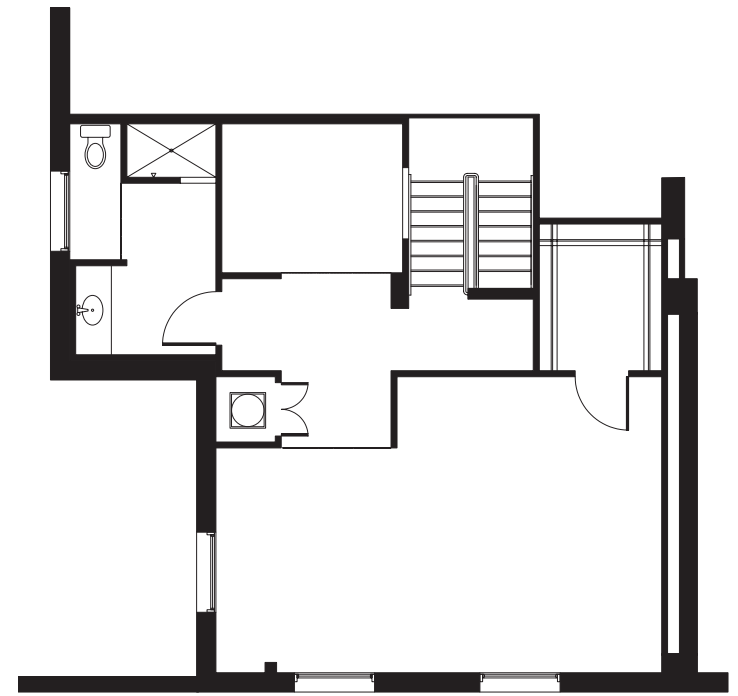

LUXURY RESIDENCES

BALCONY  
UNIT N

1 BEDROOM  
1.5 BATH  
1,345 SQ. FT.

FIRST FLOOR

SECOND FLOOR